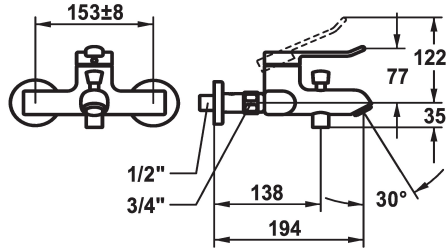

KWC VITA 2.0 Lever mixer - Tub

Modell-Linie: VITA 2.0 | 20.512.333.000
Duschar | Badkarsarmaturer

KWC-No.

125223

chromeline, AD 153 +/- 8 mm, A 195, without hand shower, hose and bracket

- * Lever mixer
- * Diverter with automatic reset
- * Intrinsicly safe against backflow
- * Fixed spout
- Neoperl® Perlator® laminar

- * KWC cartridge with safety device M 35 OP
- with ceramic discs
- flow rate and temperature continuously variable
- * Wall connections 1/2" x 3/4", without shut-off valve L 40 eccentric 4 mm

Technical Data

A_Spout_Spray	20.4 l/min (3 bar)
ATT-KWC-A_BRAUSENABGANG	12.6 l/min (3 bar)
ATT-KWC-AUSLAUF	fest
ATT-KWC-BRAUSEGARNITUR	4
ATT-KWC-FARBCODE	F000
Installation_type	Wandmontage
Faucet_typ	01
G_Acoustic group	U
ATT-KWC-G_BRAUSENABGANG	2
Projection_A	A195
EnergyLabelCH	C
Connection measure	153+/-8