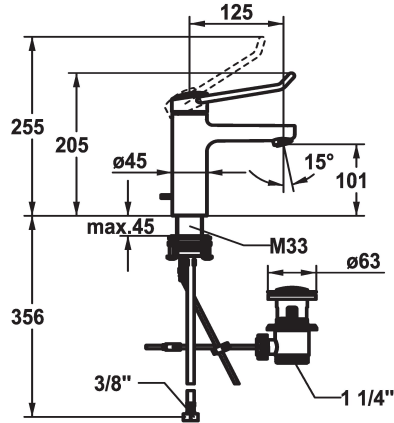

KWC VITA PRO 2.0 Lever mixer - Basin

Modell-Linie: VITA PRO 2.0 | 12.528.041.000FL
Umyvadlové armatury | Hydraulické armatury

KWC-No.

125224
chromeline, A 125, flexible connection hoses, with pop-up valve

125225
chromeline, A 125, flexible connection hoses, without pop-up valve

- * Lever mixer
- * Operation designed for a secure grip, as well as safe and easy handling
- * Ergonomic and robust operating lever, made of polyamide
 - to adjust the handling even better to suit personal requirements, the offset lever can be installed so that it is twisted into the cap (standard: see illustration)
- * EcoProtect - water-saving device
- * Fixed spout
 - Neoperl® Perlator® laminar
- * KWC cartridge M 35 OP

ATT-KWC- ABLAUFGARNITUR

mit_Ablaufgarnitur

ohne_Ablaufgarnitur

- with ceramic discs
- flow rate and temperature continuously variable
- temperature limitation
- Reinforced stopper for output volume and temperature (standard setting)
- * Flexible connection hoses 3/8"
- * QuickInstallation - Fastening via threaded connection with locking screws
- * Mounting hole size 63 mm
- * Scope of delivery:
 - KWC pop-up valve Z.538.581.000

Faucet_typ

Measure_Height

G_Acoustic group

Projection_A

EnergyLabelCH

ATT-KWC-MASS-WASSERAUSTRITT

Material

5,8 l/min (3 bar)