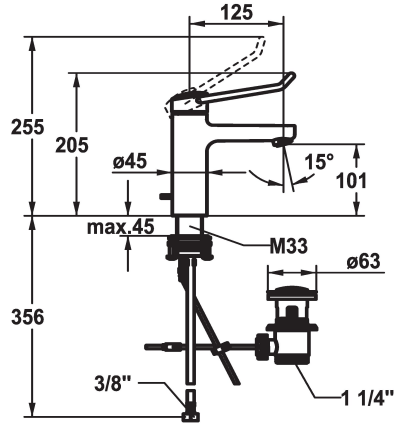

KWC VITA PRO 2.0 Lever mixer - Basin

Modell-Linie: VITA PRO 2.0 | 12.528.041.000FL
Taps | Manual taps

KWC-No.

125224
chromeline, A 125, flexible connection hoses, with pop-up valve

125225
chromeline, A 125, flexible connection hoses, without pop-up valve

- * Lever mixer
- * Operation designed for a secure grip, as well as safe and easy handling
- * Ergonomic and robust operating lever, made of polyamide
- to adjust the handling even better to suit personal requirements, the offset lever can be installed so that it is twisted into the cap (standard: see illustration)
- * EcoProtect - water-saving device
- * Fixed spout
- Neoperl® Perlator® laminar
- * KWC cartridge M 35 OP

Pop-up_valve

with pop-up valve

without pop-up valve

- with ceramic discs
- flow rate and temperature continuously variable
- temperature limitation
- Reinforced stopper for output volume and temperature (standard setting)
- * Flexible connection hoses 3/8"
- * QuickInstallation - Fastening via threaded connection with locking screws
- * Mounting hole size ø35 mm
- * Scope of delivery:
- KWC pop-up valve Z.538.581.000

Technical Data

Flow rate
Pop-up_valve
Connection
Spout
Handling
Color code
Installation_type
Faucet_typ
Dimension Height
Acoustic group
Projection_A
Energy Label
Dimension Water outlet
material

5,8 l/min (3 bar)
with pop-up valve
Flexible connection hoses
fixed
top lever
chrome
Pillar installation
Faucet
205
Battery1
A 125
A
101
Brass