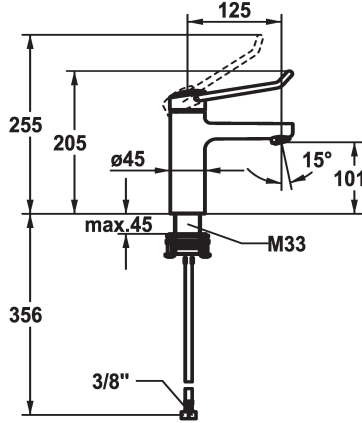

KWC VITA PRO 2.0 Lever mixer - Basin

Modell-Linie: VITA PRO 2.0 | 12.528.051.000FL
Taps | Manual taps

KWC-No.

125224
chromeline, A 125, flexible connection hoses, with pop-up valve

125225
chromeline, A 125, flexible connection hoses, without pop-up valve

- * Lever mixer
- * Operation designed for a secure grip, as well as safe and easy handling
- * Ergonomic and robust operating lever, made of polyamide
- to adjust the handling even better to suit personal requirements, the offset lever can be installed so that it is twisted into the cap (standard: see illustration)
- * EcoProtect - water-saving device
- * Fixed spout
- Neoperl® Perlator® laminar

pop-up assembly

with pop-up valve

without pop-up valve

- * KWC cartridge M 35 OP
- with ceramic discs
- flow rate and temperature continuously variable
- temperature limitation
- Reinforced stopper for output volume and temperature (standard setting)
- * Flexible connection hoses 3/8"
- * QuickInstallation - Fastening via threaded connection with locking screws
- * Mounting hole size 35 mm

Technical Data

Flow rate
pop-up assembly
Connection
Spout
Handling
Color code
Installation type
Faucet_typ
Dimension Height
Acoustic group
Projection A
Energy label
Dimension Water outlet
material

5.8 l/min (3 bar)
without pop-up valve
Flexible connection hoses
fixed
top lever
chromeline
Pillar installation
Faucet
205
yes
A 125
A
101
Brass