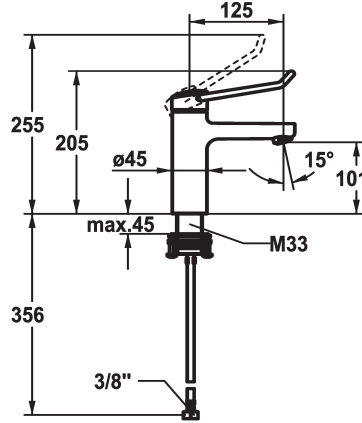

KWC VITA PRO 2.0 Lever mixer - Basin

Modell-Linie: VITA PRO 2.0 | 12.528.051.000FL
Taps | Manual taps

KWC-No.

125224
chromeline, A 125, flexible connection hoses, with pop-up valve

125225
chromeline, A 125, flexible connection hoses, without pop-up valve

- * Lever mixer
- * Operation designed for a secure grip, as well as safe and easy handling
- * Ergonomic and robust operating lever, made of polyamide
- to adjust the handling even better to suit personal requirements, the offset lever can be installed so that it is twisted into the cap (standard: see illustration)
- * EcoProtect - water-saving device
- * Fixed spout
- Neoperl® Perlator® laminar

pop-up valve

with pop-up valve

without pop-up valve

- * KWC cartridge M 35 OP
- with ceramic discs
- flow rate and temperature continuously variable
- temperature limitation
- Reinforced stopper for output volume and temperature (standard setting)
- * Flexible connection hoses 3/8"
- * QuickInstallation - Fastening via threaded connection with locking screws
- * Mounting hole size 45 mm

Technical Data

Flow rate
pop-up valve
Connection
Spout
Handling
Color code
Installation type
Faucet_typ
Measure Height
Acoustic group
Projection A
Energy label
Dimension Water outlet
material

5.8 l/min (3 bar)
without pop-up valve
Flexible connection hoses
fixed
top lever
chromeline
Pillar installation
Faucet
205
yes
A 125
A
101
Brass