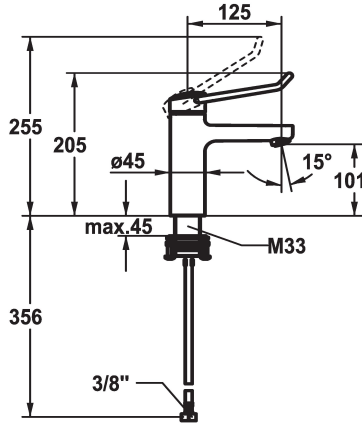

KWC VITA PRO 2.0 Lever mixer - Basin

Modell-Linie: VITA PRO 2.0 | 12.528.051.000FL
Hanat | Käsi­käyt­toiset hanat

KWC-No.

125224
chromeline, A 125, flexible connection hoses, with pop-up valve

125225
chromeline, A 125, flexible connection hoses, without pop-up valve

- * Lever mixer
- * Operation designed for a secure grip, as well as safe and easy handling
- * Ergonomic and robust operating lever, made of polyamide
- to adjust the handling even better to suit personal requirements, the offset lever can be installed so that it is twisted into the cap (standard: see illustration)
- * EcoProtect - water-saving device
- * Fixed spout
- Neoperl® Perlator® laminar

Faucet_typ

Measure_Height

G_Acoustic group

Projection_A

EnergyLabelCH

ATT-KWC-MASS-WASSERAUSTRITT

Materiaali

lviCode

ATT-KWC- ABLAUFGARNITUR

mit_Ablaufgarnitur

ohne_Ablaufgarnitur

- * KWC cartridge M 35 OP
- with ceramic discs
- flow rate and temperature continuously variable
- temperature limitation
- Reinforced stopper for output volume and temperature (standard setting)
- * Flexible connection hoses 3/8"
- * QuickInstallation - Fastening via threaded connection with locking screws
- * Mounting hole size ø35 mm