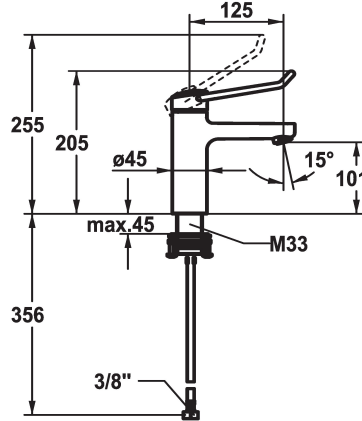

KWC VITA PRO 2.0

Lever mixer - Basin

Modell-Linie: VITA PRO 2.0 | 12.528.051.000FL

Armatura umywalkowa | Armatura jednouchwytowa

KWC-No.

125224

chromeline, A 125, flexible connection hoses, with pop-up valve

125225

chromeline, A 125, flexible connection hoses, without pop-up valve

* Lever mixer

* Operation designed for a secure grip, as well as safe and easy handling

* Ergonomic and robust operating lever, made of polyamide

- to adjust the handling even better to suit personal requirements, the offset lever can be installed so that it is twisted into the cap (standard: see illustration)

* EcoProtect - water-saving device

* Fixed spout

- Neoperl® Perlator® laminar

ATT-KWC- ABLAUFGARNITUR

mit_Ablaufgarnitur

ohne_Ablaufgarnitur

* KWC cartridge M 35 OP

- with ceramic discs

- flow rate and temperature continuously variable

- temperature limitation

- Reinforced stopper for output volume and temperature (standard setting)

* Flexible connection hoses 3/8"

* QuickInstallation - Fastening via threaded connection with locking screws

* Mounting hole size 45 mm

Dane techniczne

A_Spout_Spray

ATT-KWC-ABLAUFGARNITUR

Connection

ATT-KWC-AUSLAUF

Handling

ATT-KWC-FARBCODE

Installation_type

Faucet_typ

Dimension Height

G_Acoustic group

Projection_A

EnergyLabelCH

ATT-KWC-MASS-WASSERAUSTRITT

Material

5,8 l/min (3 bar)

ohne_Ablaufgarnitur

Flexible_Anschlusschläuche

fest

topbedient

chromeline

Standmontage

01

205

1

A125

A

101

Mosiqdz