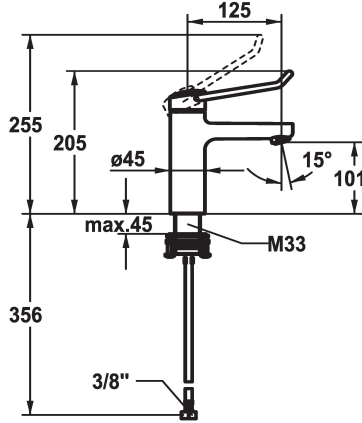

KWC VITA PRO 2.0 Lever mixer - Basin

Modell-Linie: VITA PRO 2.0 | 12.528.051.000FL
Kranar | Hydraulické armatúry

KWC-No.

125224
chromeline, A 125, flexible connection hoses, with pop-up valve

125225
chromeline, A 125, flexible connection hoses, without pop-up valve

- * Lever mixer
- * Operation designed for a secure grip, as well as safe and easy handling
- * Ergonomic and robust operating lever, made of polyamide
 - to adjust the handling even better to suit personal requirements, the offset lever can be installed so that it is twisted into the cap (standard: see illustration)
- * EcoProtect - water-saving device
- * Fixed spout
- Neoperl® Perlator® laminar

ATT-KWC- ABLAUFGARNITUR

mit_Ablaufgarnitur

ohne_Ablaufgarnitur

- * KWC cartridge M 35 OP
 - with ceramic discs
 - flow rate and temperature continuously variable
 - temperature limitation
 - Reinforced stopper for output volume and temperature (standard setting)
- * Flexible connection hoses 3/8"
- * QuickInstallation - Fastening via threaded connection with locking screws
- * Mounting hole size ø35 mm

Faucet_typ

Measure_Height

G_Acoustic group

Projection_A

EnergyLabelCH

ATT-KWC-MASS-WASSERAUSTRITT

Material

5,8 l/min (3 bar)