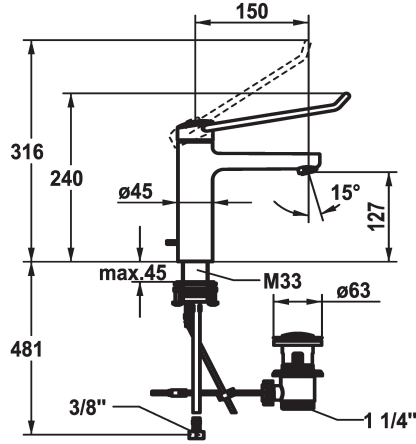

KWC VITA PRO 2.0 Lever mixer - Basin

Modell-Linie: VITA PRO 2.0 | 12.528.042.000LLFL
Umyvadlové armatury | Hydraulické armatury

KWC-No.

125228
chromeline, A 150, flexible connection hoses, with pop-up valve

125229
chromeline, A 150, flexible connection hoses, without pop-up valve

- * Lever mixer
- * Operation designed for a secure grip, as well as safe and easy handling
- * Ergonomic and robust operating lever, made of polyamide
 - to adjust the handling even better to suit personal requirements, the offset lever can be installed so that it is twisted into the cap (standard: see illustration)
- * EcoProtect - water-saving device
- * Fixed spout
 - Neoperl® Perlator® laminar
- * KWC cartridge M 35 OP

ATT-KWC- ABLAUFGARNITUR

mit_Ablaufgarnitur

ohne_Ablaufgarnitur

- with ceramic discs
- flow rate and temperature continuously variable
- temperature limitation
- Reinforced stopper for output volume and temperature (standard setting)
- * Flexible connection hoses 3/8"
- * QuickInstallation - Fastening via threaded connection with locking screws
- * Mounting hole size ø35 mm
- * Scope of delivery:
 - KWC pop-up valve Z.538.581.000

5,8 l/min (3 bar)
mit_Ablaufgarnitur
Flexible_Anschlusschläuche
fixovaná
topbedient
chromeline
Standmontage
01
240
yes
A150
A
127
mosaz