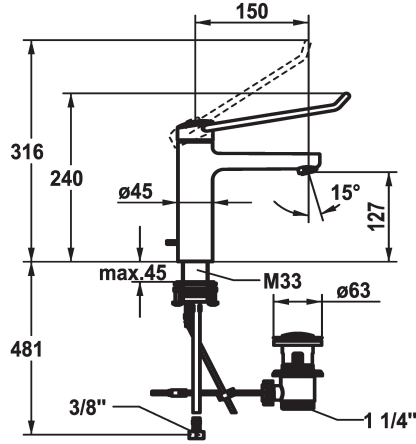

KWC VITA PRO 2.0 Lever mixer - Basin

Modell-Linie: VITA PRO 2.0 | 12.528.042.000LLFL
Hanat | Käskikäyttöiset hanat

KWC-No.

125228
chromeline, A 150, flexible connection hoses, with pop-up valve

125229
chromeline, A 150, flexible connection hoses, without pop-up valve

- * Lever mixer
- * Operation designed for a secure grip, as well as safe and easy handling
- * Ergonomic and robust operating lever, made of polyamide
 - to adjust the handling even better to suit personal requirements, the offset lever can be installed so that it is twisted into the cap (standard: see illustration)
- * EcoProtect - water-saving device
- * Fixed spout
 - Neoperl® Perlator® laminar
- * KWC cartridge M 35 OP

ATT-KWC- ABLAUFGARNITUR

mit_Ablaufgarnitur

ohne_Ablaufgarnitur

- with ceramic discs
- flow rate and temperature continuously variable
- temperature limitation
- Reinforced stopper for output volume and temperature (standard setting)
- * Flexible connection hoses 3/8"
- * QuickInstallation - Fastening via threaded connection with locking screws
- * Mounting hole size ø35 mm
- * Scope of delivery:
 - KWC pop-up valve Z.538.581.000

5,8 l/min (3 bar)

mit_Ablaufgarnitur

Flexible_Anschlusschläuche

Kiinnitetty

topbedient

chromeline

Standmontage

01