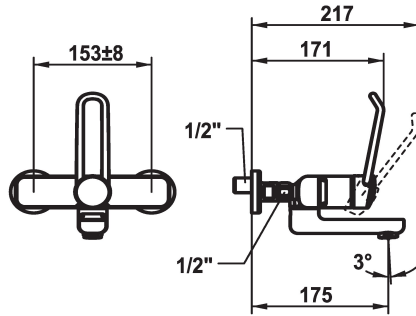

KWC VITA PRO 2.0 Lever mixer - Basin

Modell-Linie: VITA PRO 2.0 | 11.522.202.000
Umyvadlové armatury | Hydraulické armatury

KWC-No.

125232
chromeline, AD 153 +/- 8 mm, A 175

125233
chromeline, AD 153 +/- 8 mm, A 225

- * Lever mixer
- * Operation designed for a secure grip, as well as safe and easy handling
- * Ergonomic and robust operating lever, made of polyamide
- to adjust the handling even better to suit personal requirements, the offset lever can be installed so that it is twisted into the cap (standard: see illustration)
- * EcoProtect - water-saving device
- * Swivel spout 90°
- adjustable with screw

Projection_A

A175

A225

- Neoperl® Perlator® laminar
- * OptimalSpace - ample space for washing or working
- * KWC cartridge M 35 OP
- with ceramic discs
- flow rate and temperature continuously variable
- temperature limitation
- Reinforced stopper for output volume and temperature (standard setting)
- * Wall connections 1/2" x 1/2", without shut-off valve L 40 eccentric 4 mm

yes

Projection_A

A175

Connection measure

153+/-8

ATT-KWC-MASS-WASSERAUSTRITT

69

Materiál