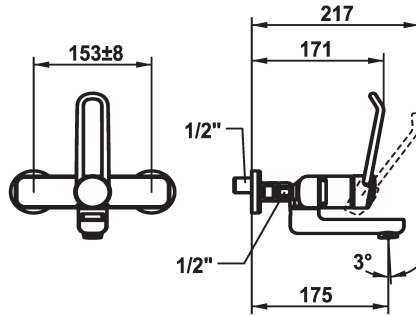

## KWC VITA PRO 2.0 Lever mixer - Basin

Modell-Linie: VITA PRO 2.0 | 11.522.202.000  
Taps | Manual taps

### KWC-No.

**125232**  
chromeline, AD 153 +/- 8 mm, A 175

**125233**  
chromeline, AD 153 +/- 8 mm, A 225

- \* Lever mixer
- \* Operation designed for a secure grip, as well as safe and easy handling
- \* Ergonomic and robust operating lever, made of polyamide
  - to adjust the handling even better to suit personal requirements, the offset lever can be installed so that it is twisted into the cap (standard: see illustration)
- \* EcoProtect - water-saving device
- \* Swivel spout 90°
  - adjustable with screw

### Projection A

A 175

A 225

- Neoperl® Perlator® laminar
- \* OptimalSpace - ample space for washing or working
- \* KWC cartridge M 35 OP
  - with ceramic discs
  - flow rate and temperature continuously variable
  - temperature limitation
  - Reinforced stopper for output volume and temperature (standard setting)
- \* Wall connections 1/2" x 1/2", without shut-off valve L 40 eccentric 4 mm

### Technical Data

Flow rate
Spout
Handling
Color code
Installation type
Faucet_typ
Measure Height
Acoustic group
Projection A
Connection measure
Dimension Water outlet
material

5,8 l/min (3 bar)
swivel
front lever
chromeline
Wall mounted
Faucet
140
yes
A 175
153+/-8
69
Brass