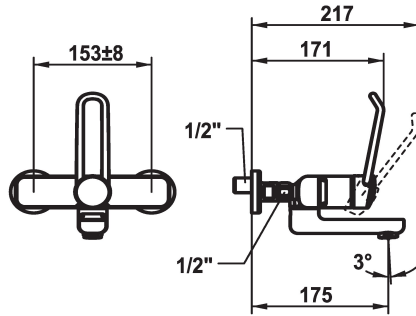

### KWC-No.

**125232**  
chromeline, AD 153 +/- 8 mm, A 175

**125233**  
chromeline, AD 153 +/- 8 mm, A 225

- \* Lever mixer
- \* Operation designed for a secure grip, as well as safe and easy handling
- \* Ergonomic and robust operating lever, made of polyamide  
- to adjust the handling even better to suit personal requirements, the offset lever can be installed so that it is twisted into the cap (standard: see illustration)
- \* EcoProtect - water-saving device
- \* Swivel spout 90°  
- adjustable with screw

### Projection\_A

A175

A225

- Neoperl® Perlator® laminar
- \* OptimalSpace - ample space for washing or working
- \* KWC cartridge M 35 OP  
- with ceramic discs  
- flow rate and temperature continuously variable  
- temperature limitation  
- Reinforced stopper for output volume and temperature (standard setting)
- \* Wall connections 1/2" x 1/2", without shut-off valve L 40 eccentric 4 mm

### Dane techniczne

A\_Spout\_Spray

5,8 l/min (3 bar)

ATT-KWC-AUSLAUF

schwenkbar

Handling

frontbedient

ATT-KWC-FARBCODE

chromeline

Installation\_type

Montaż naścienny

Faucet\_typ

01

Dimension Height

140

G\_Acoustic group