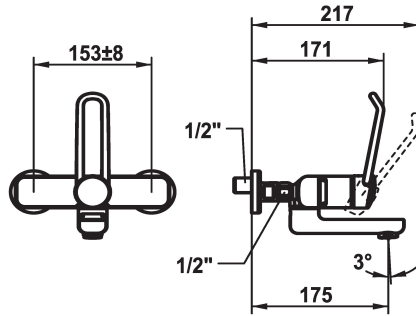

KWC VITA PRO 2.0 Lever mixer - Basin

Modell-Linie: VITA PRO 2.0 | 11.522.202.000
Kranar | Hydraulické armatúry

KWC-No.

125232
chromeline, AD 153 +/- 8 mm, A 175

125233
chromeline, AD 153 +/- 8 mm, A 225

- * Lever mixer
- * Operation designed for a secure grip, as well as safe and easy handling
- * Ergonomic and robust operating lever, made of polyamide
 - to adjust the handling even better to suit personal requirements, the offset lever can be installed so that it is twisted into the cap (standard: see illustration)
- * EcoProtect - water-saving device
- * Swivel spout 90°
 - adjustable with screw

Projection_A

A175

A225

- Neoperl® Perlator® laminar
- * OptimalSpace - ample space for washing or working
- * KWC cartridge M 35 OP
 - with ceramic discs
 - flow rate and temperature continuously variable
 - temperature limitation
 - Reinforced stopper for output volume and temperature (standard setting)
- * Wall connections 1/2" x 1/2", without shut-off valve L 40 eccentric 4 mm

Technical Data

A_Spout_Spray

5,8 l/min (3 bar)

ATT-KWC-AUSLAUF

schwenkbar

Handling

frontbedient

ATT-KWC-FARBCODE

1

Projection_A

A175

Connection measure

153+/-8

ATT-KWC-MASS-WASSERAUSTRITT

69

Material