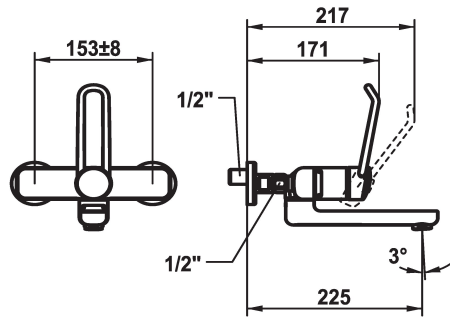

### KWC-No.

**125232**  
chromeline, AD 153 +/- 8 mm, A 175

**125233**  
chromeline, AD 153 +/- 8 mm, A 225

- \* Lever mixer
- \* Operation designed for a secure grip, as well as safe and easy handling
- \* Ergonomic and robust operating lever, made of polyamide
  - to adjust the handling even better to suit personal requirements, the offset lever can be installed so that it is twisted into the cap (standard: see illustration)
- \* EcoProtect - water-saving device
- \* Swivel spout 90°
  - adjustable with screw

### Projection\_A

A175

A225

- Neoperl® Perlator® laminar
- \* OptimalSpace - ample space for washing or working
- \* KWC cartridge M 35 OP
  - with ceramic discs
  - flow rate and temperature continuously variable
  - temperature limitation
  - Reinforced stopper for output volume and temperature (standard setting)
- \* Wall connections 1/2" x 1/2", without shut-off valve L 40 eccentric 4 mm

### Technické údaje

A\_Spout\_Spray

5,8 l/min (3 bar)

ATT-KWC-AUSLAUF

schwenkbar

Handling

frontbedient

ATT-KWC-FARBCODE

yes

Projection\_A

A225

Connection measure

153+/-8

ATT-KWC-MASS-WASSERAUSTRITT

69

Materiál