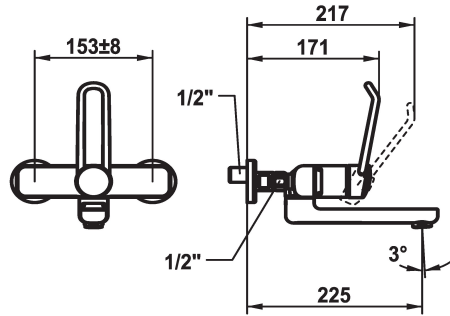

## KWC VITA PRO 2.0 Lever mixer - Basin

Modell-Linie: VITA PRO 2.0 | 11.522.203.000  
Taps | Manual taps

### KWC-No.

**125232**  
chromeline, AD 153 +/- 8 mm, A 175

**125233**  
chromeline, AD 153 +/- 8 mm, A 225

- \* Lever mixer
- \* Operation designed for a secure grip, as well as safe and easy handling
- \* Ergonomic and robust operating lever, made of polyamide
  - to adjust the handling even better to suit personal requirements, the offset lever can be installed so that it is twisted into the cap (standard: see illustration)
- \* EcoProtect - water-saving device
- \* Swivel spout 90°
  - adjustable with screw

### Projection\_A

A 175

A 225

- Neoperl® Perlator® laminar
- \* OptimalSpace - ample space for washing or working
- \* KWC cartridge M 35 OP
  - with ceramic discs
  - flow rate and temperature continuously variable
  - temperature limitation
  - Reinforced stopper for output volume and temperature (standard setting)
- \* Wall connections 1/2" x 1/2", without shut-off valve L 40 eccentric 4 mm

### Technical Data

Flow rate
Spout
Handling
Color code
Installation_type
Faucet_typ
Dimension Height
Acoustic group
Projection_A
Connection measure
Dimension Water outlet
material

5,8 l/min (3 bar)
swivel
front lever
chrome
Wall mounted
Faucet
140
Battery1
A 225
153+/-8
69
Brass