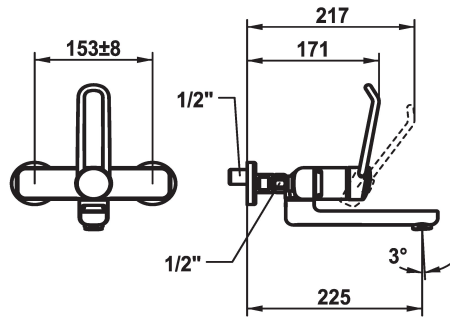

KWC VITA PRO 2.0 Lever mixer - Basin

Modell-Linie: VITA PRO 2.0 | 11.522.203.000
Taps | Manual taps

KWC-No.

125232
chromeline, AD 153 +/- 8 mm, A 175

125233
chromeline, AD 153 +/- 8 mm, A 225

Projection A

A 175

A 225

- * Lever mixer
- * Operation designed for a secure grip, as well as safe and easy handling
- * Ergonomic and robust operating lever, made of polyamide
 - to adjust the handling even better to suit personal requirements, the offset lever can be installed so that it is twisted into the cap (standard: see illustration)
- * EcoProtect - water-saving device
- * Swivel spout 90°
 - adjustable with screw

- Neoperl® Perlator® laminar
- * OptimalSpace - ample space for washing or working
- * KWC cartridge M 35 OP
 - with ceramic discs
 - flow rate and temperature continuously variable
 - temperature limitation
 - Reinforced stopper for output volume and temperature (standard setting)
- * Wall connections 1/2" x 1/2", without shut-off valve L 40 eccentric 4 mm

Technical Data

Flow rate
Spout
Handling
Color code
Installation type
Faucet_typ
Measure Height
Acoustic group
Projection A
Connection measure
Dimension Water outlet
material

5,8 l/min (3 bar)
swivel
front lever
chromeline
Wall mounted
Faucet
140
yes
A 225
153+/-8
69
Brass