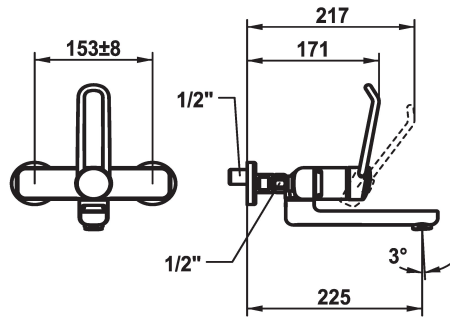

### KWC-No.

**125232**  
chromeline, AD 153 +/- 8 mm, A 175

**125233**  
chromeline, AD 153 +/- 8 mm, A 225

- \* Lever mixer
- \* Operation designed for a secure grip, as well as safe and easy handling
- \* Ergonomic and robust operating lever, made of polyamide
  - to adjust the handling even better to suit personal requirements, the offset lever can be installed so that it is twisted into the cap (standard: see illustration)
- \* EcoProtect - water-saving device
- \* Swivel spout 90°
  - adjustable with screw

### Projection\_A

A175

A225

- Neoperl® Perlator® laminar
- \* OptimalSpace - ample space for washing or working
- \* KWC cartridge M 35 OP
  - with ceramic discs
  - flow rate and temperature continuously variable
  - temperature limitation
  - Reinforced stopper for output volume and temperature (standard setting)
- \* Wall connections 1/2" x 1/2", without shut-off valve L 40 eccentric 4 mm

### Tekniset tiedot

A\_Spout\_Spray

Spout

Handling

ATT-KWC-FARBCODE

Installation\_type

Faucet\_typ

Measure\_Height

G\_Acoustic group

Projection\_A

Connection measure

ATT-KWC-MASS-WASSERAUSTRITT

Materiaali

IviCode

5,8 l/min (3 bar)

schwenkbar