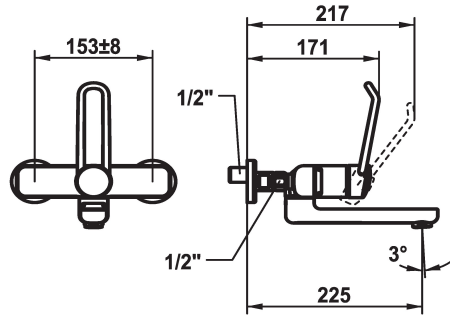

KWC VITA PRO 2.0 Lever mixer - Basin

Modell-Linie: VITA PRO 2.0 | 11.522.203.000
Kranar | Hydraulické armatúry

KWC-No.

125232
chromeline, AD 153 +/- 8 mm, A 175

125233
chromeline, AD 153 +/- 8 mm, A 225

- * Lever mixer
- * Operation designed for a secure grip, as well as safe and easy handling
- * Ergonomic and robust operating lever, made of polyamide
 - to adjust the handling even better to suit personal requirements, the offset lever can be installed so that it is twisted into the cap (standard: see illustration)
- * EcoProtect - water-saving device
- * Swivel spout 90°
 - adjustable with screw

Projection_A

A175

A225

- Neoperl® Perlator® laminar
- * OptimalSpace - ample space for washing or working
- * KWC cartridge M 35 OP
 - with ceramic discs
 - flow rate and temperature continuously variable
 - temperature limitation
 - Reinforced stopper for output volume and temperature (standard setting)
- * Wall connections 1/2" x 1/2", without shut-off valve L 40 eccentric 4 mm

Technical Data

A_Spout_Spray

5,8 l/min (3 bar)

ATT-KWC-AUSLAUF

schwenkbar

Handling

frontbedient

ATT-KWC-FARBCODE

chromeline

Installation_type

Väggmontering

Faucet_typ

01

Measure_Height

140

G_Acoustic group