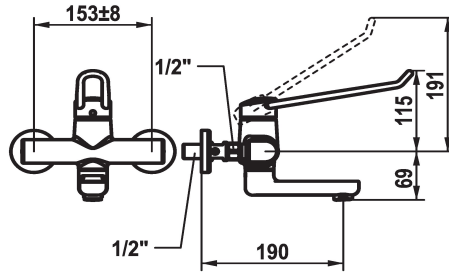

## KWC VITA PRO 2.0 Lever mixer - Basin

Modell-Linie: VITA PRO 2.0 | 11.522.102.000LL  
Taps | Manual taps

### KWC-No.

**125236**  
chromeline, AD 153 +/- 8 mm, A 190

**125237**  
chromeline, AD 153 +/- 8 mm, A 240

- \* Lever mixer
- \* Operation designed for a secure grip, as well as safe and easy handling
- \* Ergonomic and robust operating lever, made of polyamide
  - to adjust the handling even better to suit personal requirements, the offset lever can be installed so that it is twisted into the cap (standard: see illustration)
- \* EcoProtect - water-saving device
- \* Swivel spout 90°
  - adjustable with screw

### Projection\_A

A 190

A 240

- Neoperl® Perlator® laminar
- \* OptimalSpace - ample space for washing or working
- \* KWC cartridge M 35 OP
  - with ceramic discs
  - flow rate and temperature continuously variable
  - temperature limitation
  - Reinforced stopper for output volume and temperature (standard setting)
- \* Wall connections 1/2" x 1/2", without shut-off valve L 40 eccentric 4 mm

### Technical Data

Flow rate
Spout
Handling
Color code
Installation_type
Faucet_typ
Dimension Height
Acoustic group
Projection_A
Connection measure
Dimension Water outlet
material

5,8 l/min (3 bar)
swivel
top lever
chrome
Wall mounted
Faucet
115
Battery1
A 190
153+/-8
69
Brass