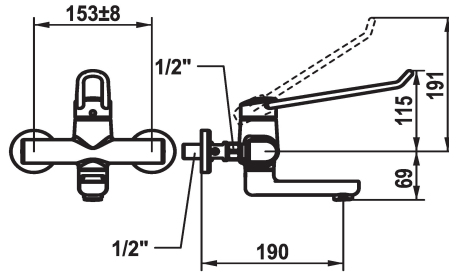

KWC VITA PRO 2.0 Lever mixer - Basin

Modell-Linie: VITA PRO 2.0 | 11.522.102.000LL
Taps | Manual taps

KWC-No.

125236
chromeline, AD 153 +/- 8 mm, A 190

125237
chromeline, AD 153 +/- 8 mm, A 240

- * Lever mixer
- * Operation designed for a secure grip, as well as safe and easy handling
- * Ergonomic and robust operating lever, made of polyamide
 - to adjust the handling even better to suit personal requirements, the offset lever can be installed so that it is twisted into the cap (standard: see illustration)
- * EcoProtect - water-saving device
- * Swivel spout 90°
 - adjustable with screw

Projection A

A 190

A 240

- Neoperl® Perlator® laminar
- * OptimalSpace - ample space for washing or working
- * KWC cartridge M 35 OP
 - with ceramic discs
 - flow rate and temperature continuously variable
 - temperature limitation
 - Reinforced stopper for output volume and temperature (standard setting)
- * Wall connections 1/2" x 1/2", without shut-off valve L 40 eccentric 4 mm

Technical Data

Flow rate
Spout
Handling
Color code
Installation type
Faucet_typ
Measure Height
Acoustic group
Projection A
Connection measure
Dimension Water outlet
material

5,8 l/min (3 bar)
swivel
top lever
chromeline
Wall mounted
Faucet
115
yes
A 190
153+/-8
69
Brass