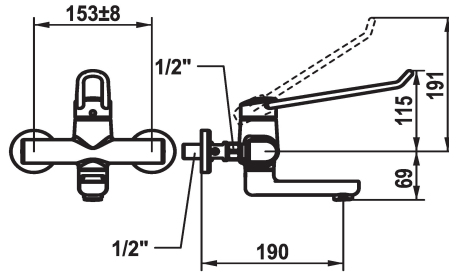

### KWC-No.

**125236**  
chromeline, AD 153 +/- 8 mm, A 190

**125237**  
chromeline, AD 153 +/- 8 mm, A 240

- \* Lever mixer
- \* Operation designed for a secure grip, as well as safe and easy handling
- \* Ergonomic and robust operating lever, made of polyamide
  - to adjust the handling even better to suit personal requirements, the offset lever can be installed so that it is twisted into the cap (standard: see illustration)
- \* EcoProtect - water-saving device
- \* Swivel spout 90°
  - adjustable with screw

### Projection\_A

A190

A240

- Neoperl® Perlator® laminar
- \* OptimalSpace - ample space for washing or working
- \* KWC cartridge M 35 OP
  - with ceramic discs
  - flow rate and temperature continuously variable
  - temperature limitation
  - Reinforced stopper for output volume and temperature (standard setting)
- \* Wall connections 1/2" x 1/2", without shut-off valve L 40 eccentric 4 mm

### Dane techniczne

A\_Spout\_Spray

5,8 l/min (3 bar)

ATT-KWC-AUSLAUF

schwenkbar

Handling

topbedient

ATT-KWC-FARBCODE

chromeline

Installation\_type

Montaż naścienny

Faucet\_typ

01

Dimension Height

115

G\_Acoustic\_group