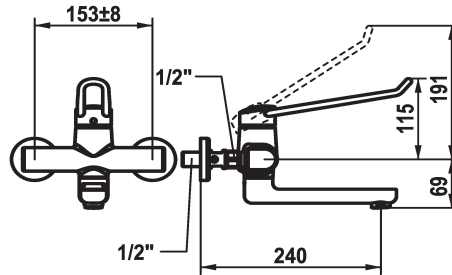

### KWC-No.

**125236**  
chromeline, AD 153 +/- 8 mm, A 190

**125237**  
chromeline, AD 153 +/- 8 mm, A 240

### Projection\_A

A 190

A 240

- \* Lever mixer
- \* Operation designed for a secure grip, as well as safe and easy handling
- \* Ergonomic and robust operating lever, made of polyamide
  - to adjust the handling even better to suit personal requirements, the offset lever can be installed so that it is twisted into the cap (standard: see illustration)
- \* EcoProtect - water-saving device
- \* Swivel spout 90°
  - adjustable with screw

- Neoperl® Perlator® laminar
- \* OptimalSpace - ample space for washing or working
- \* KWC cartridge M 35 OP
  - with ceramic discs
  - flow rate and temperature continuously variable
  - temperature limitation
  - Reinforced stopper for output volume and temperature (standard setting)
- \* Wall connections 1/2" x 1/2", without shut-off valve L 40 eccentric 4 mm

### Technical Data

Flow rate
Spout
Handling
Color code
Installation_type
Faucet_typ
Dimension Height
Acoustic group
Projection_A
Connection measure
Dimension Water outlet
material

5,8 l/min (3 bar)
swivel
top lever
chrome
Wall mounted
Faucet
115
Battery1
A 240
153+/-8
69
Brass