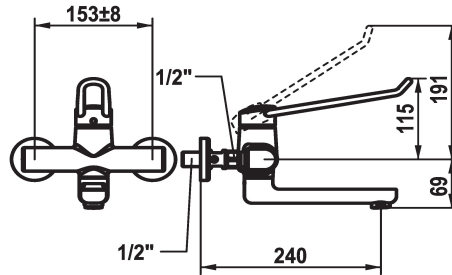

KWC VITA PRO 2.0 Lever mixer - Basin

Modell-Linie: VITA PRO 2.0 | 11.522.103.000LL
Taps | Manual taps

KWC-No.

125236
chromeline, AD 153 +/- 8 mm, A 190

125237
chromeline, AD 153 +/- 8 mm, A 240

- * Lever mixer
- * Operation designed for a secure grip, as well as safe and easy handling
- * Ergonomic and robust operating lever, made of polyamide
 - to adjust the handling even better to suit personal requirements, the offset lever can be installed so that it is twisted into the cap (standard: see illustration)
- * EcoProtect - water-saving device
- * Swivel spout 90°
 - adjustable with screw

Projection A

A 190

A 240

- Neoperl® Perlator® laminar
- * OptimalSpace - ample space for washing or working
- * KWC cartridge M 35 OP
 - with ceramic discs
 - flow rate and temperature continuously variable
 - temperature limitation
 - Reinforced stopper for output volume and temperature (standard setting)
- * Wall connections 1/2" x 1/2", without shut-off valve L 40 eccentric 4 mm

Technical Data

Flow rate
Spout
Handling
Color code
Installation type
Faucet_typ
Dimension Height
Acoustic group
Projection A
Connection measure
Dimension Water outlet
material

5,8 l/min (3 bar)
swivel
top lever
chromeline
Wall mounted
Faucet
115
yes
A 240
153+/-8
69
Brass