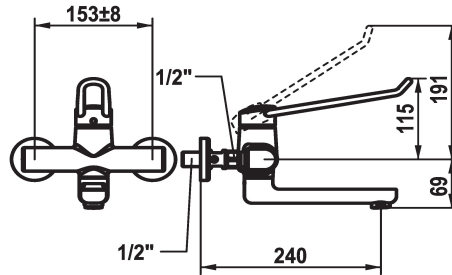

### KWC-No.

**125236**  
chromeline, AD 153 +/- 8 mm, A 190

**125237**  
chromeline, AD 153 +/- 8 mm, A 240

- \* Lever mixer
- \* Operation designed for a secure grip, as well as safe and easy handling
- \* Ergonomic and robust operating lever, made of polyamide  
- to adjust the handling even better to suit personal requirements, the offset lever can be installed so that it is twisted into the cap (standard: see illustration)
- \* EcoProtect - water-saving device
- \* Swivel spout 90°  
- adjustable with screw

### Projection\_A

A190

A240

- Neoperl® Perlator® laminar
- \* OptimalSpace - ample space for washing or working
- \* KWC cartridge M 35 OP  
- with ceramic discs  
- flow rate and temperature continuously variable  
- temperature limitation  
- Reinforced stopper for output volume and temperature (standard setting)
- \* Wall connections 1/2" x 1/2", without shut-off valve L 40 eccentric 4 mm

### Tekniset tiedot

A\_Spout\_Spray

Spout

Handling

ATT-KWC-FARBCODE

Installation\_type

Faucet\_typ

Measure\_Height

G\_Acoustic group

Projection\_A

Connection measure

ATT-KWC-MASS-WASSERAUSTRITT

Materiaali

lviCode

5,8 l/min (3 bar)

schwenkbar