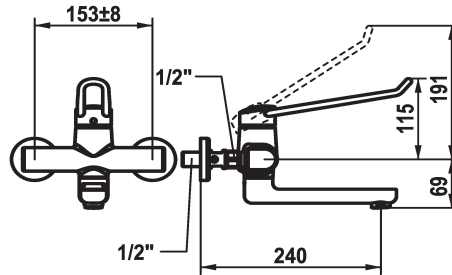

KWC VITA PRO 2.0 Lever mixer - Basin

Modell-Linie: VITA PRO 2.0 | 11.522.103.000LL
Kranar | Hydraulické armatúry

KWC-No.

125236
chromeline, AD 153 +/- 8 mm, A 190

125237
chromeline, AD 153 +/- 8 mm, A 240

Projection_A

A190

A240

- Neoperl® Perlator® laminar
- * OptimalSpace - ample space for washing or working
- * KWC cartridge M 35 OP
 - with ceramic discs
 - flow rate and temperature continuously variable
 - temperature limitation
 - Reinforced stopper for output volume and temperature (standard setting)
- * Wall connections 1/2" x 1/2", without shut-off valve L 40 eccentric 4 mm

Technical Data

A_Spout_Spray

5,8 l/min (3 bar)

ATT-KWC-AUSLAUF

schwenkbar

Handling

topbedient

ATT-KWC-FARBCODE

1

Projection_A

A240

Connection measure

153+/-8

ATT-KWC-MASS-WASSERAUSTRITT

69

Material