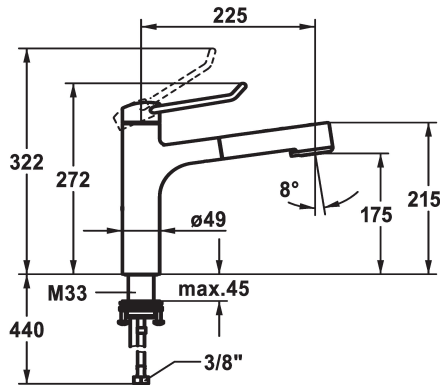

KWC VITA PRO 2.0 Lever mixer - Kitchen

Modell-Linie: VITA PRO 2.0 | 10.521.033.000FL
Umyvadlové armatury | Hydraulické armatury

KWC-No.

125247
chromeline, A 225, flexible connection hoses

125248
chromeline, A 225, flexible connection hoses

- * Lever mixer
- * Operation designed for a secure grip, as well as safe and easy handling
- * Ergonomic and robust operating lever, made of polyamide
 - to adjust the handling even better to suit personal requirements, the offset lever can be installed so that it is twisted into the cap (standard: see illustration)
- * TouchProtect - anti-scald protection thanks to the "double skin" principle
- * Intrinsicly safe against backflow
- * Pull-out spray
 - SprayClean - easy to clean and actively prevents limescale buildup
 - up to 600 mm pull-out length

Measure_Height

272

283

- TripleClean - Normal, soft, and power stream modes
- hose surface to fit faucet surface
- QuickConnect - Simple hose connection system
- * Hose guide, swivelling 120°
- * EasyLock - a pull-out spray that easily slides back into place
- * OptimalSpace - ample space for washing or working
- * KWC cartridge M 35 S
 - with ceramic discs
 - flow rate and temperature continuously variable
 - temperature limitation
- * Flexible connection hoses 3/8"
- * QuickInstallation - Fastening via threaded connection with locking screws
- * Mounting hole size 35 mm

Technické údaje

ATT-KWC-A_AUSZUGBRAUSE_SIEB

9 l/min (3 bar)

ATT-KWC-A_AUSZUGBRAUSE_NORMAL

8 l/min (3 bar)

Connection

Flexible_Anschlussschläuche

ATT-KWC-AUSLAUF