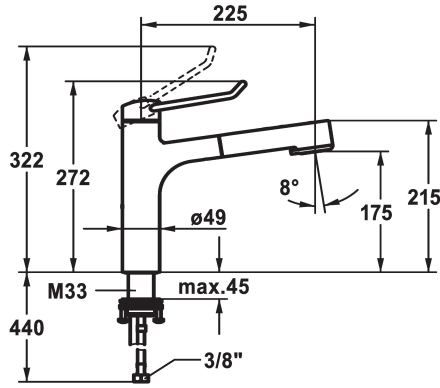

KWC VITA PRO 2.0 Lever mixer - Kitchen

Modell-Linie: VITA PRO 2.0 | 10.521.033.000FL
Taps | Manual taps

KWC-No.

125247
chromeline, A 225, flexible connection hoses

125248
chromeline, A 225, flexible connection hoses

Dimension Height

272

283

- TripleClean - Normal, soft, and power stream modes
- hose surface to fit faucet surface
- QuickConnect - Simple hose connection system
- * Hose guide, swivelling 120°
- * EasyLock - a pull-out spray that easily slides back into place
- * OptimalSpace - ample space for washing or working
- * KWC cartridge M 35 S
 - with ceramic discs
 - flow rate and temperature continuously variable
 - temperature limitation
- * Flexible connection hoses 3/8"
- * QuickInstallation - Fastening via threaded connection with locking screws
- * Mounting hole size 435 mm

Technical Data

Flow rate needle spray

9 l/min (3 bar)

Flow rate normal spray

8 l/min (3 bar)

Connection

Flexible connection hoses

Spout

A 225

Energy label

A

Dimension Water outlet

175

material

Brass