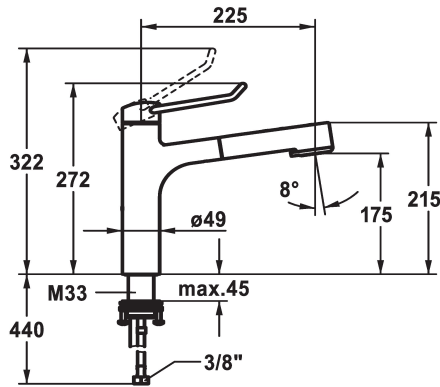

### KWC-No.

**125247**  
chromeline, A 225, flexible connection hoses

**125248**  
chromeline, A 225, flexible connection hoses

- \* Lever mixer
- \* Operation designed for a secure grip, as well as safe and easy handling
- \* Ergonomic and robust operating lever, made of polyamide
- to adjust the handling even better to suit personal requirements, the offset lever can be installed so that it is twisted into the cap (standard: see illustration)
- \* TouchProtect - anti-scald protection thanks to the "double skin" principle
- \* Intrinsicly safe against backflow
- \* Pull-out spray
- SprayClean - easy to clean and actively prevents limescale buildup
- up to 600 mm pull-out length

### Measure Height

272

283

- TripleClean - Normal, soft, and power stream modes
- hose surface to fit faucet surface
- QuickConnect - Simple hose connection system
- \* Hose guide, swivelling 120°
- \* EasyLock - a pull-out spray that easily slides back into place
- \* OptimalSpace - ample space for washing or working
- \* KWC cartridge M 35 S
- with ceramic discs
- flow rate and temperature continuously variable
- temperature limitation
- \* Flexible connection hoses 3/8"
- \* QuickInstallation - Fastening via threaded connection with locking screws
- \* Mounting hole size 35 mm

### Technical Data

Flow rate needle spray

9 l/min (3 bar)

Flow rate normal spray

8 l/min (3 bar)

Connection

Flexible connection hoses

Spout

A 225

Energy label

A

Dimension Water outlet

175

material

Brass