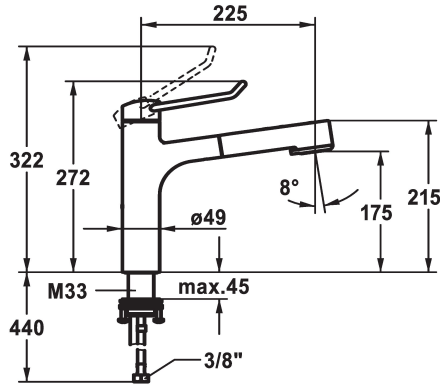

## KWC VITA PRO 2.0 Lever mixer - Kitchen

Modell-Linie: VITA PRO 2.0 | 10.521.033.000FL  
Hanat | Käsi käyttöiset hanat

### KWC-No.

**125247**  
chromeline, A 225, flexible connection hoses

**125248**  
chromeline, A 225, flexible connection hoses

- \* Lever mixer
- \* Operation designed for a secure grip, as well as safe and easy handling
- \* Ergonomic and robust operating lever, made of polyamide
- to adjust the handling even better to suit personal requirements, the offset lever can be installed so that it is twisted into the cap (standard: see illustration)
- \* TouchProtect - anti-scald protection thanks to the "double skin" principle
- \* Intrinsicly safe against backflow
- \* Pull-out spray
- SprayClean - easy to clean and actively prevents limescale buildup
- up to 600 mm pull-out length

### Measure\_Height

272

283

- TripleClean - Normal, soft, and power stream modes
- hose surface to fit faucet surface
- QuickConnect - Simple hose connection system
- \* Hose guide, swivelling 120°
- \* EasyLock - a pull-out spray that easily slides back into place
- \* OptimalSpace - ample space for washing or working
- \* KWC cartridge M 35 S
- with ceramic discs
- flow rate and temperature continuously variable
- temperature limitation
- \* Flexible connection hoses 3/8"
- \* QuickInstallation - Fastening via threaded connection with locking screws
- \* Mounting hole size 35 mm

### Tekniset tiedot

ATT-KWC-A\_AUSZUGBRAUSE\_SIEB

9 l/min (3 bar)

ATT-KWC-A\_AUSZUGBRAUSE\_NORMAL

8 l/min (3 bar)

Connection

Flexible\_Anschlussschläuche

Spout