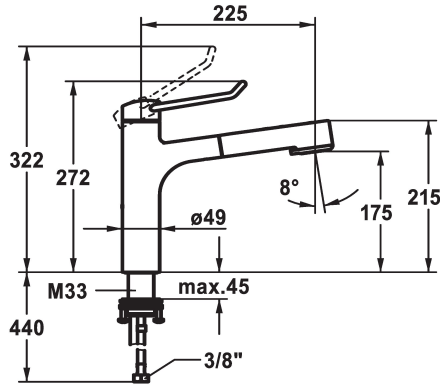

KWC VITA PRO 2.0 Lever mixer - Kitchen

Modell-Linie: VITA PRO 2.0 | 10.521.033.000FL
Kranar | Hydraulické armatúry

KWC-No.

125247
chromeline, A 225, flexible connection hoses

125248
chromeline, A 225, flexible connection hoses

- * Lever mixer
- * Operation designed for a secure grip, as well as safe and easy handling
- * Ergonomic and robust operating lever, made of polyamide
- to adjust the handling even better to suit personal requirements, the offset lever can be installed so that it is twisted into the cap (standard: see illustration)
- * TouchProtect - anti-scald protection thanks to the "double skin" principle
- * Intrinsicly safe against backflow
- * Pull-out spray
- SprayClean - easy to clean and actively prevents limescale buildup
- up to 600 mm pull-out length

Installation_type

Faucet_typ

Measure_Height

G_Acoustic_group

Projection_A

EnergyLabelCH

ATT-KWC-MASS-WASSERAUSTRITT

Material

Measure_Height

272

283

- TripleClean - Normal, soft, and power stream modes
- hose surface to fit faucet surface
- QuickConnect - Simple hose connection system
- * Hose guide, swivelling 120°
- * EasyLock - a pull-out spray that easily slides back into place
- * OptimalSpace - ample space for washing or working
- * KWC cartridge M 35 S
- with ceramic discs
- flow rate and temperature continuously variable
- temperature limitation
- * Flexible connection hoses 3/8"
- * QuickInstallation - Fastening via threaded connection with locking screws
- * Mounting hole size 43 mm