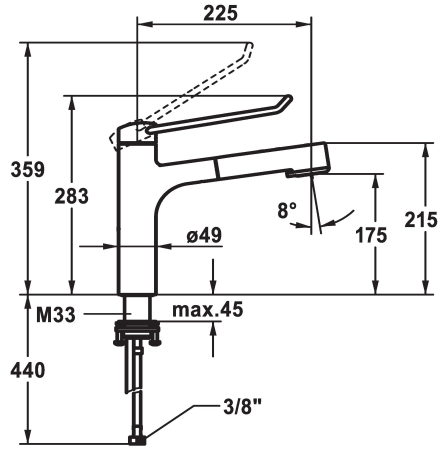

KWC VITA PRO 2.0 Lever mixer - Kitchen

Modell-Linie: VITA PRO 2.0 | 10.521.033.000LLFL
Umyvadlové armatury | Hydraulické armatury

KWC-No.

125247
chromeline, A 225, flexible connection hoses

125248
chromeline, A 225, flexible connection hoses

- * Lever mixer
- * Operation designed for a secure grip, as well as safe and easy handling
- * Ergonomic and robust operating lever, made of polyamide
- to adjust the handling even better to suit personal requirements, the offset lever can be installed so that it is twisted into the cap (standard: see illustration)
- * TouchProtect - anti-scald protection thanks to the "double skin" principle
- * Intrinsicly safe against backflow
- * Pull-out spray
- SprayClean - easy to clean and actively prevents limescale buildup
- up to 600 mm pull-out length

Measure_Height

272

283

- TripleClean - Normal, soft, and power stream modes
- hose surface to fit faucet surface
- QuickConnect - Simple hose connection system
- * Hose guide, swivelling 120°
- * EasyLock - a pull-out spray that easily slides back into place
- * OptimalSpace - ample space for washing or working
- * KWC cartridge M 35 S
- with ceramic discs
- flow rate and temperature continuously variable
- temperature limitation
- * Flexible connection hoses 3/8"
- * QuickInstallation - Fastening via threaded connection with locking screws
- * Mounting hole size ø35 mm

Technické údaje

ATT-KWC-A_AUSZUGBRAUSE_SIEB

9 l/min (3 bar)

ATT-KWC-A_AUSZUGBRAUSE_NORMAL

8 l/min (3 bar)

Connection

Flexible_Anschlussschläuche

ATT-KWC-AUSLAUF