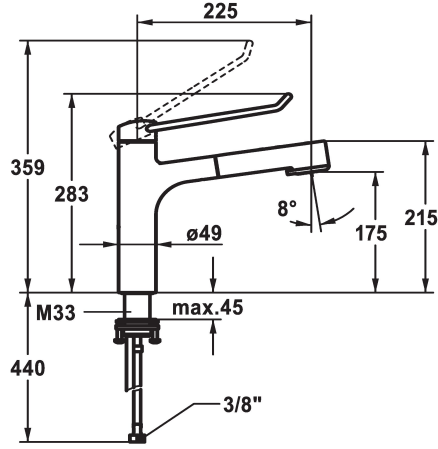

KWC VITA PRO 2.0 Lever mixer - Kitchen

Modell-Linie: VITA PRO 2.0 | 10.521.033.000LLFL
Taps | Manual taps

KWC-No.

125247
chromeline, A 225, flexible connection hoses

125248
chromeline, A 225, flexible connection hoses

- * Lever mixer
- * Operation designed for a secure grip, as well as safe and easy handling
- * Ergonomic and robust operating lever, made of polyamide
 - to adjust the handling even better to suit personal requirements, the offset lever can be installed so that it is twisted into the cap (standard: see illustration)
- * TouchProtect - anti-scald protection thanks to the "double skin" principle
- * Intrinsicly safe against backflow
- * Pull-out spray
 - SprayClean - easy to clean and actively prevents limescale buildup
 - up to 600 mm pull-out length

Technical Data

Flow rate needle spray
Flow rate normal spray
Connection
Spout
Handling
Kitchenspray
Color code
Installation type
Faucet_typ
Dimension Height
Acoustic group
Projection A
Energy label
Dimension Water outlet
material

Dimension Height

272
283

- TripleClean - Normal, soft, and power stream modes
- hose surface to fit faucet surface
- QuickConnect - Simple hose connection system
- * Hose guide, swivelling 120°
- * EasyLock - a pull-out spray that easily slides back into place
- * OptimalSpace - ample space for washing or working
- * KWC cartridge M 35 S
 - with ceramic discs
 - flow rate and temperature continuously variable
 - temperature limitation
- * Flexible connection hoses 3/8"
- * QuickInstallation - Fastening via threaded connection with locking screws
- * Mounting hole size ø35 mm