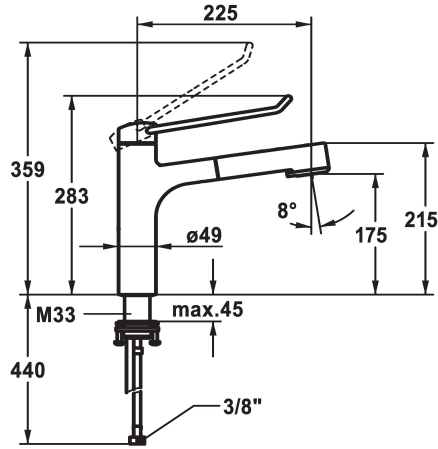

KWC VITA PRO 2.0 Lever mixer - Kitchen

Modell-Linie: VITA PRO 2.0 | 10.521.033.000LLFL
Taps | Manual taps

KWC-No.

125247
chromeline, A 225, flexible connection hoses

125248
chromeline, A 225, flexible connection hoses

- * Lever mixer
- * Operation designed for a secure grip, as well as safe and easy handling
- * Ergonomic and robust operating lever, made of polyamide
 - to adjust the handling even better to suit personal requirements, the offset lever can be installed so that it is twisted into the cap (standard: see illustration)
- * TouchProtect - anti-scald protection thanks to the "double skin" principle
- * Intrinsicly safe against backflow
- * Pull-out spray
 - SprayClean - easy to clean and actively prevents limescale buildup
 - up to 600 mm pull-out length

Measure Height

272

283

- TripleClean - Normal, soft, and power stream modes
- hose surface to fit faucet surface
- QuickConnect - Simple hose connection system
- * Hose guide, swivelling 120°
- * EasyLock - a pull-out spray that easily slides back into place
- * OptimalSpace - ample space for washing or working
- * KWC cartridge M 35 S
 - with ceramic discs
 - flow rate and temperature continuously variable
 - temperature limitation
- * Flexible connection hoses 3/8"
- * QuickInstallation - Fastening via threaded connection with locking screws
- * Mounting hole size ø35 mm

Technical Data

Flow rate needle spray
Flow rate normal spray
Connection
Spout
Handling
Kitchenspray
Color code
Installation type
Faucet_typ
Measure Height
Acoustic group
Projection A
Energy label
Dimension Water outlet
material