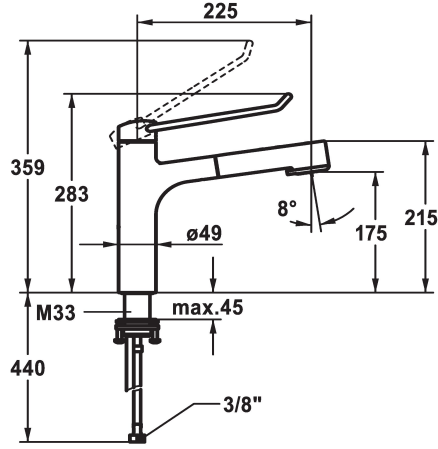

KWC VITA PRO 2.0 Lever mixer - Kitchen

Modell-Linie: VITA PRO 2.0 | 10.521.033.000LLFL
Hanat | Käsi käyttöiset hanat

KWC-No.

125247
chromeline, A 225, flexible connection hoses

125248
chromeline, A 225, flexible connection hoses

- * Lever mixer
- * Operation designed for a secure grip, as well as safe and easy handling
- * Ergonomic and robust operating lever, made of polyamide
- to adjust the handling even better to suit personal requirements, the offset lever can be installed so that it is twisted into the cap (standard: see illustration)
- * TouchProtect - anti-scald protection thanks to the "double skin" principle
- * Intrinsicly safe against backflow
- * Pull-out spray
- SprayClean - easy to clean and actively prevents limescale buildup
- up to 600 mm pull-out length

Installation_type

Faucet_typ

Measure_Height

G_Acoustic_group

Projection_A

EnergyLabelCH

ATT-KWC-MASS-WASSERAUSTRITT

Materiaali

IviCode

Measure_Height

272

283

- TripleClean - Normal, soft, and power stream modes
- hose surface to fit faucet surface
- QuickConnect - Simple hose connection system
- * Hose guide, swivelling 120°
- * EasyLock - a pull-out spray that easily slides back into place
- * OptimalSpace - ample space for washing or working
- * KWC cartridge M 35 S
- with ceramic discs
- flow rate and temperature continuously variable
- temperature limitation
- * Flexible connection hoses 3/8"
- * QuickInstallation - Fastening via threaded connection with locking screws
- * Mounting hole size ø35 mm