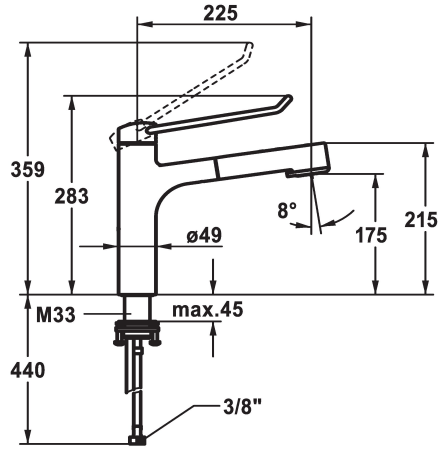

KWC VITA PRO 2.0 Lever mixer - Kitchen

Modell-Linie: VITA PRO 2.0 | 10.521.033.000LLFL
Armatura umywalkowa | Armatura jednouchwytowa

KWC-No.

125247
chromeline, A 225, flexible connection hoses

125248
chromeline, A 225, flexible connection hoses

- * Lever mixer
- * Operation designed for a secure grip, as well as safe and easy handling
- * Ergonomic and robust operating lever, made of polyamide
- to adjust the handling even better to suit personal requirements, the offset lever can be installed so that it is twisted into the cap (standard: see illustration)
- * TouchProtect - anti-scald protection thanks to the "double skin" principle
- * Intrinsicly safe against backflow
- * Pull-out spray
- SprayClean - easy to clean and actively prevents limescale buildup
- up to 600 mm pull-out length

Dimension Height

272

283

- TripleClean - Normal, soft, and power stream modes
- hose surface to fit faucet surface
- QuickConnect - Simple hose connection system
- * Hose guide, swivelling 120°
- * EasyLock - a pull-out spray that easily slides back into place
- * OptimalSpace - ample space for washing or working
- * KWC cartridge M 35 S
- with ceramic discs
- flow rate and temperature continuously variable
- temperature limitation
- * Flexible connection hoses 3/8"
- * QuickInstallation - Fastening via threaded connection with locking screws
- * Mounting hole size 35 mm

Standmontage

Faucet_typ

01

Dimension Height

283

G_Acoustic_group

1

Projection_A