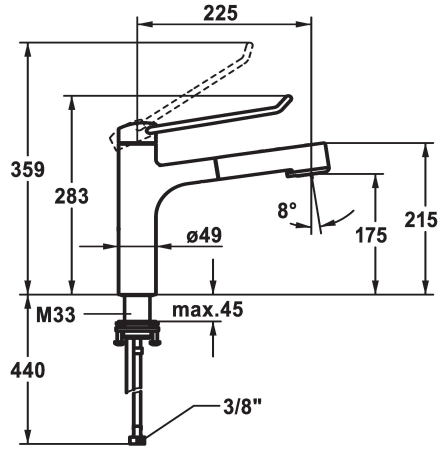

KWC VITA PRO 2.0 Lever mixer - Kitchen

Modell-Linie: VITA PRO 2.0 | 10.521.033.000LLFL
Kranar | Hydraulické armatury

KWC-No.

125247
chromeline, A 225, flexible connection hoses

125248
chromeline, A 225, flexible connection hoses

- * Lever mixer
- * Operation designed for a secure grip, as well as safe and easy handling
- * Ergonomic and robust operating lever, made of polyamide
 - to adjust the handling even better to suit personal requirements, the offset lever can be installed so that it is twisted into the cap (standard: see illustration)
- * TouchProtect - anti-scald protection thanks to the "double skin" principle
- * Intrinsicly safe against backflow
- * Pull-out spray
 - SprayClean - easy to clean and actively prevents limescale buildup
 - up to 600 mm pull-out length

Measure_Height

272

283

Technical Data

ATT-KWC-A_AUSZUGBRAUSE_SIEB

ATT-KWC-A_AUSZUGBRAUSE_NORMAL

Connection

ATT-KWC-AUSLAUF

EnergyLabelCH

ATT-KWC-MASS-WASSERAUSTRITT

Material

9 l/min (3 bar)

8 l/min (3 bar)

Flexible_Anschlussschläuche

schwenkbar

topbedient