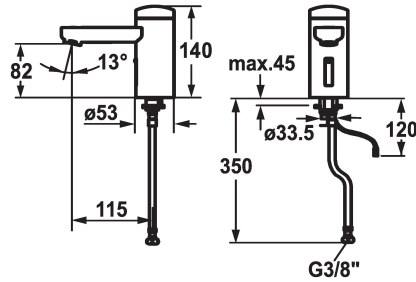

KWC IQUA

Automatic, non-contact - Basin

Modell-Linie: IQUA | 12.696.151.000

Umyvadlové armatury | Samouzavírací armatury

KWC-No.

125257

chromeline, A 115, flexible connection hose, without pop-up valve, battery, Basic, without mixing

125258

chromeline, A 115, flexible connection hose, without pop-up valve, mains receiver, Basic, without mixing

- * Automatic controled design
- * Infrared sensor L20
- * Without mixing
 - for cold or mixed water supply
- * EcoProtect - water-saving device
- * Basic: counter-sunk iqua-click
- * Microprocessor-control
 - flow time adjustable (1 second factory setting)
 - short time off (cleaning) activatable
 - continuous water flow (filling) activatable
 - sensor sensitivity adjustable permanent, automatic self-calibration
 - 12- or 24-hour-hygiene flushing activatable

Technické údaje

A_Spout_Spray
ATT-KWC-ABLAUFGARNITUR
ATT-KWC-EL_STEUERUNG
Connection
ATT-KWC-AUSLAUF
ATT-KWC-IQUA_CLICK
ATT-KWC-STROMVERSORGUNG
ATT-KWC-FARBCODE
Installation_type
Faucet_typ
Measure_Height
G_Acoustic_group
Projection_A
EnergyLabelCH
ATT-KWC-MASS-WASSERAUSTRITT
Materiál

ATT-KWC-STROMVERSORGUNG

Batterie

Netz AP

- * Fixed spout
 - Neoperl® Cascade®
- * Electrovalve
- * Flexible connection hose 3/8"
- * Fastening by means of stud bolt M8 x 1
- * Mounting hole size ø35 mm
- * Scope of delivery:
 - Battery 6 V Lithium CRP2
 - lifespan at 100 circuits/day; 4 years
- 3 Avoid using infrared controls near highly reflective surfaces (e.g. mirrors, polished stainless steel basins) as this could cause them to activate accidentally or malfunction.