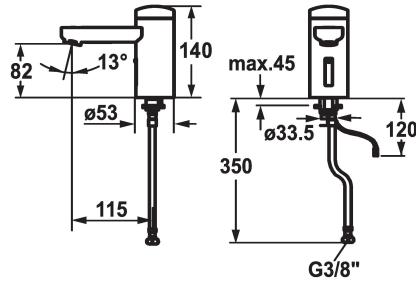

KWC IQUA

Automatic, non-contact - Basin

Modell-Linie: IQUA | 12.696.151.000

Taps | Self closing taps

KWC-No.

125257

chromeline, A 115, flexible connection hose, without pop-up valve, battery, Basic, without mixing

125258

chromeline, A 115, flexible connection hose, without pop-up valve, mains receiver, Basic, without mixing

- * Automatic controled design
- * Infrared sensor L20
- * Without mixing
- for cold or mixed water supply
- * EcoProtect - water-saving device
- * Basic: counter-sunk iqua-click
- * Microprocessor-control
- flow time adjustable (1 second factory setting)
- short time off (cleaning) activatable
- continuous water flow (filling) activatable
- sensor sensitivity adjustable permanent, automatic self-calibration
- 12- or 24-hour-hygiene flushing activatable

- * Fixed spout
- Neoperl® Cascade®
- * Electrovalve
- * Flexible connection hose 3/8"
- * Fastening by means of stud bolt M8 x 1
- * Mounting hole size ø35 mm
- * Scope of delivery:
- Battery 6 V Lithium CRP2
- lifespan at 100 circuits/day: 4 years
- 3 Avoid using infrared controls near highly reflective surfaces (e.g. mirrors, polished stainless steel basins) as this could cause them to activate accidentally or malfunction.

Technical Data

Flow rate
Pop-up_valve
Electronical_control
Connection
Spout
IQUA-Click
Power_supply
Color code
Installation_type
Faucet_typ
Dimension Height
Acoustic group
Projection_A
Energy Label
Dimension Water outlet
material