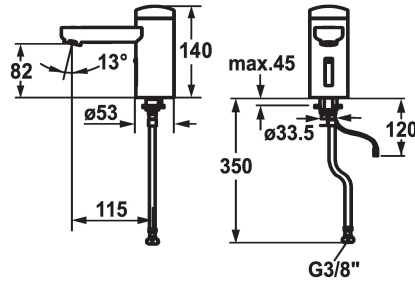

## KWC IQUA

Automatic, non-contact - Basin

Modell-Linie: IQUA | 12.696.151.000

Taps | Self closing taps

#### 125257

chromeline, A 115, flexible connection hose, without pop-up valve, battery, Basic, without mixing

### Power supply

battery

mains receiver

- \* Fixed spout
- Neoperl® Cascade®
- \* Electrovalve
- \* Flexible connection hose 3/8"
- \* Fastening by means of stud bolt M8 x 1
- \* Mounting hole size ø35 mm
- \* Scope of delivery:
- Battery 6 V Lithium CRP2
- lifespan at 100 circuits/day: 4 years
- 3 Avoid using infrared controls near highly reflective surfaces (e.g. mirrors, polished stainless steel basins) as this could cause them to activate accidentally or malfunction.

### Technical Data

Flow rate
pop-up assembly
Electronical control
Connection
Spout
IQUA-Click
Power supply
Color code
Installation type
Faucet_typ
Dimension Height
Acoustic group
Projection A
Energy label
Dimension Water outlet
material