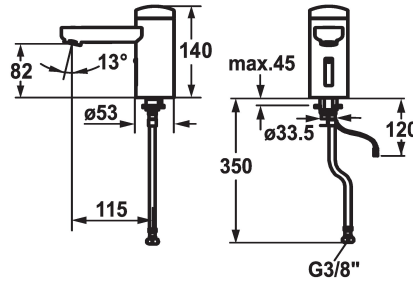

KWC IQUA

Automatic, non-contact - Basin

Modell-Linie: IQUA | 12.696.151.000

Armatura umywalkowa | Armatura samozamykająca

KWC-No.

125257

chromeline, A 115, flexible connection hose, without pop-up valve, battery, Basic, without mixing

125258

chromeline, A 115, flexible connection hose, without pop-up valve, mains receiver, Basic, without mixing

- Automatic controled design
- Infrared sensor L20
- Without mixing
- for cold or mixed water supply
- EcoProtect - water-saving device
- Basic: counter-sunk iqua-click
- Microprocessor-control
- flow time adjustable (1 second factory setting)
- short time off (cleaning) activatable
- continuous water flow (filling) activatable
- sensor sensitivity adjustable permanent, automatic self-calibration
- 12- or 24-hour-hygiene flushing activatable

- Fixed spout
- Neoperl® Cascade®
- Electrovalve
- Flexible connection hose 3/8"
- Fastening by means of stud bolt M8 x 1
- Mounting hole size ø35 mm
- Scope of delivery:
- Battery 6 V Lithium CRP2
- lifespan at 100 circuits/day: 4 years
- 3 Avoid using infrared controls near highly reflective surfaces (e.g. mirrors, polished stainless steel basins) as this could cause them to activate accidentally or malfunction.

Dane techniczne

A_Spout_Spray
ATT-KWC-ABLAUFGARNITUR
ATT-KWC-EL_STEUERUNG
Connection
ATT-KWC-AUSLAUF
ATT-KWC-IQUA_CLICK
ATT-KWC-STROMVERSORGUNG
ATT-KWC-FARBCODE
Installation_type
Faucet_typ
Dimension Height
G_Acoustic group
Projection_A
EnergyLabelCH
ATT-KWC-MASS-WASSERAUSTRITT
Material

6 l/min (3 bar)
ohne_Ablaufgarnitur
berührungslos
Flexibler_Anschluss Schlauch
fest
3
Batterie
chromeline
Standmontage
06
140
1
A115
A
82
MESSING