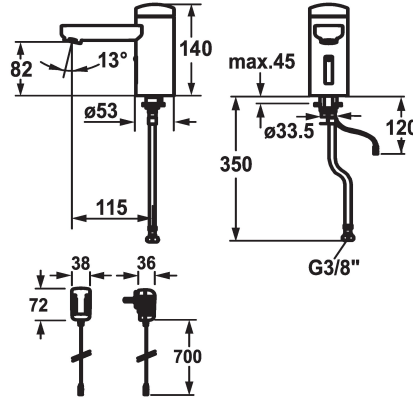

KWC IQUA

Automatic, non-contact - Basin

Modell-Linie: IQUA | 12.696.161.000

Taps | Self closing taps

KWC-No.

125257

chromeline, A 115, flexible connection hose, without pop-up valve, battery, Basic, without mixing

125258

chromeline, A 115, flexible connection hose, without pop-up valve, mains receiver, Basic, without mixing

- * Automatic controled design
- * Infrared sensor L20
- * Without mixing
- for cold or mixed water supply
- * EcoProtect - water-saving device
- * Basic: counter-sunk iqua-click
- * Microprocessor-control
- flow time adjustable (1 second factory setting)
- short time off (cleaning) activatable
- continuous water flow (filling) activatable
- sensor sensitivity adjustable permanent, automatic self-calibration

Power_supply

battery

mains receiver

- 12- or 24-hour-hygiene flushing activatable
- * Fixed spout
- Neoperl® Cascade®
- * Electrovalve
- * Flexible connection hose 3/8"
- * Fastening by means of stud bolt M8 x 1
- * Mounting hole size ø35 mm
- * Scope of delivery:
 - Mains receiver 100-240 V / operating voltage 6 V
- 3 Avoid using infrared controls near highly reflective surfaces (e.g. mirrors, polished stainless steel basins) as this could cause them to activate accidentally or malfunction.

Technical Data

Flow rate
Pop-up_valve
Electronical_control
Connection
Spout
IQUA-Click
Power_supply
Color code
Installation_type
Faucet_typ
Dimension Height
Acoustic group
Projection_A
Energy Label
Dimension Water outlet
material