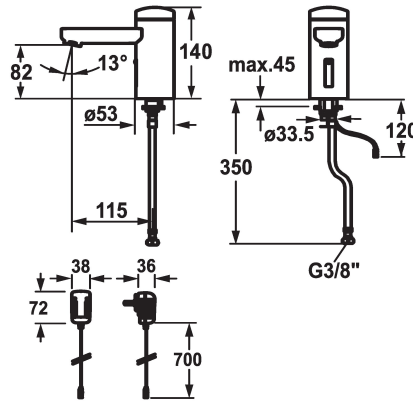

KWC IQUA

Automatic, non-contact - Basin

Modell-Linie: IQUA | 12.696.161.000

Taps | Self closing taps

KWC-No.

125257

chromeline, A 115, flexible connection hose, without pop-up valve, battery, Basic, without mixing

125258

chromeline, A 115, flexible connection hose, without pop-up valve, mains receiver, Basic, without mixing

- * Automatic controled design
- * Infrared sensor L20
- * Without mixing
- for cold or mixed water supply
- * EcoProtect - water-saving device
- * Basic: counter-sunk iqua-click
- * Microprocessor-control
- flow time adjustable (1 second factory setting)
- short time off (cleaning) activatable
- continuous water flow (filling) activatable
- sensor sensitivity adjustable permanent, automatic self-calibration

Power supply

battery

mains receiver

- 12- or 24-hour-hygiene flushing activatable
- * Fixed spout
- Neoperl® Cascade®
- * Electrovalve
- * Flexible connection hose 3/8"
- * Fastening by means of stud bolt M8 x 1
- * Mounting hole size ø35 mm
- * Scope of delivery:
 - Mains receiver 100-240 V / operating voltage 6 V
- 3 Avoid using infrared controls near highly reflective surfaces (e.g. mirrors, polished stainless steel basins) as this could cause them to activate accidentally or malfunction.

Technical Data

Flow rate
pop-up assembly
Electronical control
Connection
Spout
IQUA-Click
Power supply
Color code
Installation type
Faucet_typ
Dimension Height
Acoustic group
Projection A
Energy label
Dimension Water outlet
material