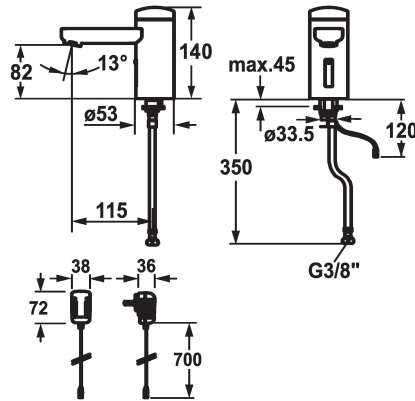

KWC IQUA

Automatic, non-contact - Basin

Modell-Linie: IQUA | 12.696.161.000

Taps | Self closing taps

KWC-No.

125257

chromeline, A 115, flexible connection hose, without pop-up valve, battery, Basic, without mixing

125258

chromeline, A 115, flexible connection hose, without pop-up valve, mains receiver, Basic, without mixing

- * Automatic controled design
- * Infrared sensor L20
- * Without mixing
- for cold or mixed water supply
- * EcoProtect - water-saving device
- * Basic: counter-sunk iqua-click
- * Microprocessor-control
- flow time adjustable (1 second factory setting)
- short time off (cleaning) activatable
- continuous water flow (filling) activatable
- sensor sensitivity adjustable permanent, automatic self-calibration

Power supply

battery

mains receiver

- 12- or 24-hour-hygiene flushing activatable
- * Fixed spout
- Neoperl® Cascade®
- * Electrovalve
- * Flexible connection hose 3/8"
- * Fastening by means of stud bolt M8 x 1
- * Mounting hole size ø35 mm
- * Scope of delivery:
 - Mains receiver 100-240 V / operating voltage 6 V
- 3 Avoid using infrared controls near highly reflective surfaces (e.g. mirrors, polished stainless steel basins) as this could cause them to activate accidentally or malfunction.

Technical Data

Flow rate
pop-up valve
Electronical control
Connection
Spout
IQUA-Click
Power supply
Color code
Installation type
Faucet_typ
Measure Height
Acoustic group
Projection A
Energy label
Dimension Water outlet
material