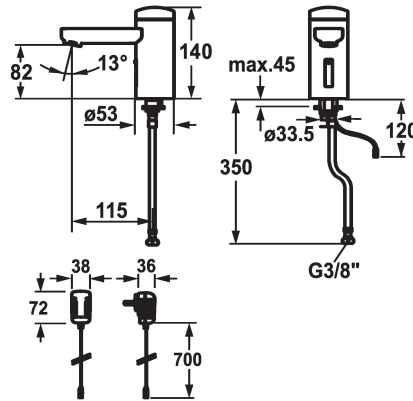

KWC IQUA

Automatic, non-contact - Basin

Modell-Linie: IQUA | 12.696.161.000

Armatura umywalkowa | Armatura samozamykająca

KWC-No.

125257

chromeline, A 115, flexible connection hose, without pop-up valve, battery, Basic, without mixing

125258

chromeline, A 115, flexible connection hose, without pop-up valve, mains receiver, Basic, without mixing

- * Automatic controled design
- * Infrared sensor L20
- * Without mixing
- for cold or mixed water supply
- * EcoProtect - water-saving device
- * Basic: counter-sunk iqua-click
- * Microprocessor-control
- flow time adjustable (1 second factory setting)
- short time off (cleaning) activatable
- continuous water flow (filling) activatable
- sensor sensitivity adjustable permanent, automatic self-calibration

Dane techniczne

A_Spout_Spray
ATT-KWC-ABLAUFGARNITUR
ATT-KWC-EL_STEUERUNG
Connection
ATT-KWC-AUSLAUF
ATT-KWC-IQUA_CLICK
ATT-KWC-STROMVERSORGUNG
ATT-KWC-FARBCODE
Installation_type
Faucet_typ
Dimension Height
G_Acoustic group
Projection_A
EnergyLabelCH
ATT-KWC-MASS-WASSERAUSTRITT
Material

ATT-KWC-STROMVERSORGUNG

Batterie

Netz AP

- 12- or 24-hour-hygiene flushing activatable
- * Fixed spout
- Neoperl® Cascade®
- * Electrovalve
- * Flexible connection hose 3/8"
- * Fastening by means of stud bolt M8 x 1
- * Mounting hole size ø35 mm
- * Scope of delivery:
- Mains receiver 100-240 V / operating voltage 6 V
- 3 Avoid using infrared controls near highly reflective surfaces (e.g. mirrors, polished stainless steel basins) as this could cause them to activate accidentally or malfunction.