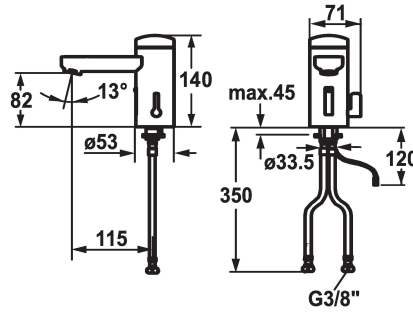

KWC IQUA

Automatic, non-contact - Basin

Modell-Linie: IQUA | 12.696.061.000

Umyvadlové armatury | Samozavírací armatury

KWC-No.

125259

chromeline, A 115, flexible connection hose, without pop-up valve, battery, Basic, with mixing

125260

chromeline, A 115, flexible connection hose, without pop-up valve, mains receiver, Basic, with mixing

- Automatic controled design
- Infrared sensor L10
- With mixing
  - temperature limiter adjustable
- EcoProtect - water-saving device
- Basic: counter-sunk iqua-click
- Microprocessor-control
  - flow time adjustable (1 second factory setting)
  - short time off (cleaning) activatable
  - continuous water flow (filling) activatable
  - sensor sensitivity adjustable permanent, automatic self-calibration
  - 12- or 24-hour-hygiene flushing activatable

ATT-KWC-STROMVERSORGUNG

Batterie

Netz AP

- Fixed spout
  - Neoperl® Cascade®
- Electrovalve
- Flexible connection hoses 3/8"
- Fastening by means of stud bolt M8 x 1
- Mounting hole size ø35 mm
- Scope of delivery:
  - Battery 6 V Lithium CRP2
  - lifespan at 100 circuits/day; 4 years
- 3 Avoid using infrared controls near highly reflective surfaces (e.g. mirrors, polished stainless steel basins) as this could cause them to activate accidentally or malfunction.

Technické údaje

A_Spout_Spray
ATT-KWC-ABLAUFGARNITUR
ATT-KWC-EL_STEUERUNG
Connection
ATT-KWC-AUSLAUF
ATT-KWC-IQUA_CLICK
ATT-KWC-STROMVERSORGUNG
ATT-KWC-FARBCODE
Installation_type
Faucet_typ
Measure_Height
G_Acoustic_group
Projection_A
EnergyLabelCH
ATT-KWC-MASS-WASSERAUSTRITT
Materiál

6 l/min (3 bar)
ohne_Ablaufgarnitur
berührungslös
Flexibler_Anschluss Schlauch
fixovaná
yes
Batterie
chromeline
Standmontage
06
140
yes
A115
A
82
mosaz