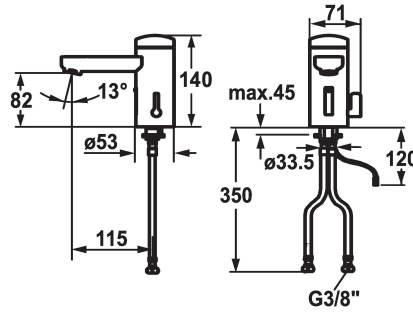

## KWC IQUA

Automatic, non-contact - Basin

Modell-Linie: IQUA | 12.696.061.000

Taps | Self closing taps

#### 125260

chromeline, A 115, flexible connection hose, without pop-up valve, mains receiver, Basic, with mixing

\* Automatic controled design

\* Infrared sensor L10

\* With mixing

- temperature limiter adjustable

\* Mounting hole size 35 mm

\* Scope of delivery:

- Battery 6 V Lithium CRP2

- lifespan at 100 circuits/day: 4 years

3 Avoid using infrared controls near highly reflective surfaces (e.g.

mirrors, polished stainless steel basins) as this could cause them to

### Technical Data

Flow rate
Pop-up_valve
Electronical_control
Connection
Spout
IQUA-Click
Power_supply
Color code
Installation_type
Faucet_typ
Dimension Height
Acoustic group
Projection_A
Energy Label
Dimension Water outlet
material