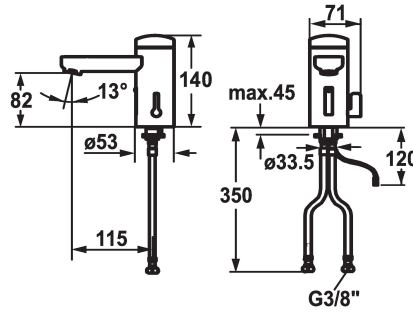

## KWC IQUA

Automatic, non-contact - Basin

Modell-Linie: IQUA | 12.696.061.000

Taps | Self closing taps

#### 125259

chromeline, A 115, flexible connection hose, without pop-up valve, battery, Basic, with mixing

#### 125260

chromeline, A 115, flexible connection hose, without pop-up valve, mains receiver, Basic, with mixing

\* Automatic controled design

\* Infrared sensor L10

\* With mixing

- temperature limiter adjustable

### Technical Data

Flow rate
pop-up assembly
Electronical control
Connection
Spout
IQUA-Click
Power supply
Color code
Installation type
Faucet_typ
Dimension Height
Acoustic group
Projection A
Energy label
Dimension Water outlet
material