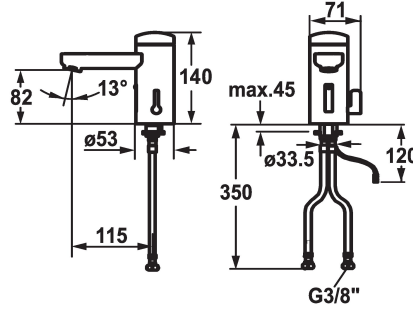

KWC IQUA

Automatic, non-contact - Basin

Modell-Linie: IQUA | 12.696.061.000

Taps | Self closing taps

KWC-No.

125259

chromeline, A 115, flexible connection hose, without pop-up valve, battery, Basic, with mixing

125260

chromeline, A 115, flexible connection hose, without pop-up valve, mains receiver, Basic, with mixing

- * Automatic controled design
- * Infrared sensor L10
- * With mixing
 - temperature limiter adjustable
- * EcoProtect - water-saving device
- * Basic: counter-sunk iqua-click
- * Microprocessor-control
 - flow time adjustable (1 second factory setting)
 - short time off (cleaning) activatable
 - continuous water flow (filling) activatable
 - sensor sensitivity adjustable permanent, automatic self-calibration
 - 12- or 24-hour-hygiene flushing activatable

Power supply

battery

mains receiver

- * Fixed spout
 - Neoperl® Cascade®
- * Electrovalve
- * Flexible connection hoses 3/8"
- * Fastening by means of stud bolt M8 x 1
- * Mounting hole size ø35 mm
- * Scope of delivery:
 - Battery 6 V Lithium CRP2
 - lifespan at 100 circuits/day: 4 years
- 3 Avoid using infrared controls near highly reflective surfaces (e.g. mirrors, polished stainless steel basins) as this could cause them to activate accidentally or malfunction.

Technical Data

Flow rate
pop-up valve
Electronical control
Connection
Spout
IQUA-Click
Power supply
Color code
Installation type
Faucet_typ
Measure Height
Acoustic group
Projection A
Energy label
Dimension Water outlet
material