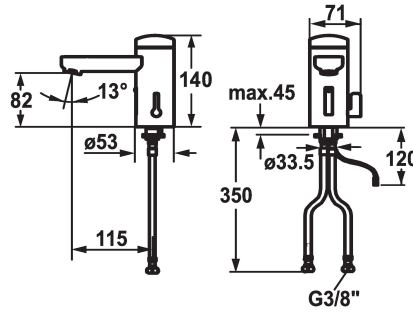

KWC IQUA

Automatic, non-contact - Basin

Modell-Linie: IQUA | 12.696.061.000

Kranen | Zelfsluitende kranen

KWC-No.

125259

chromeline, A 115, flexible connection hose, without pop-up valve, battery, Basic, with mixing

125260

chromeline, A 115, flexible connection hose, without pop-up valve, mains receiver, Basic, with mixing

* Automatische besturing design

- Infraroodsensorsysteem L10

- Met menging

NONE

* EcoProtect - waterbesparende inrichting

chromeline

Type installatie

staande montage

Kraan type

06

Hoogteafmeting

140

geluidsklasse